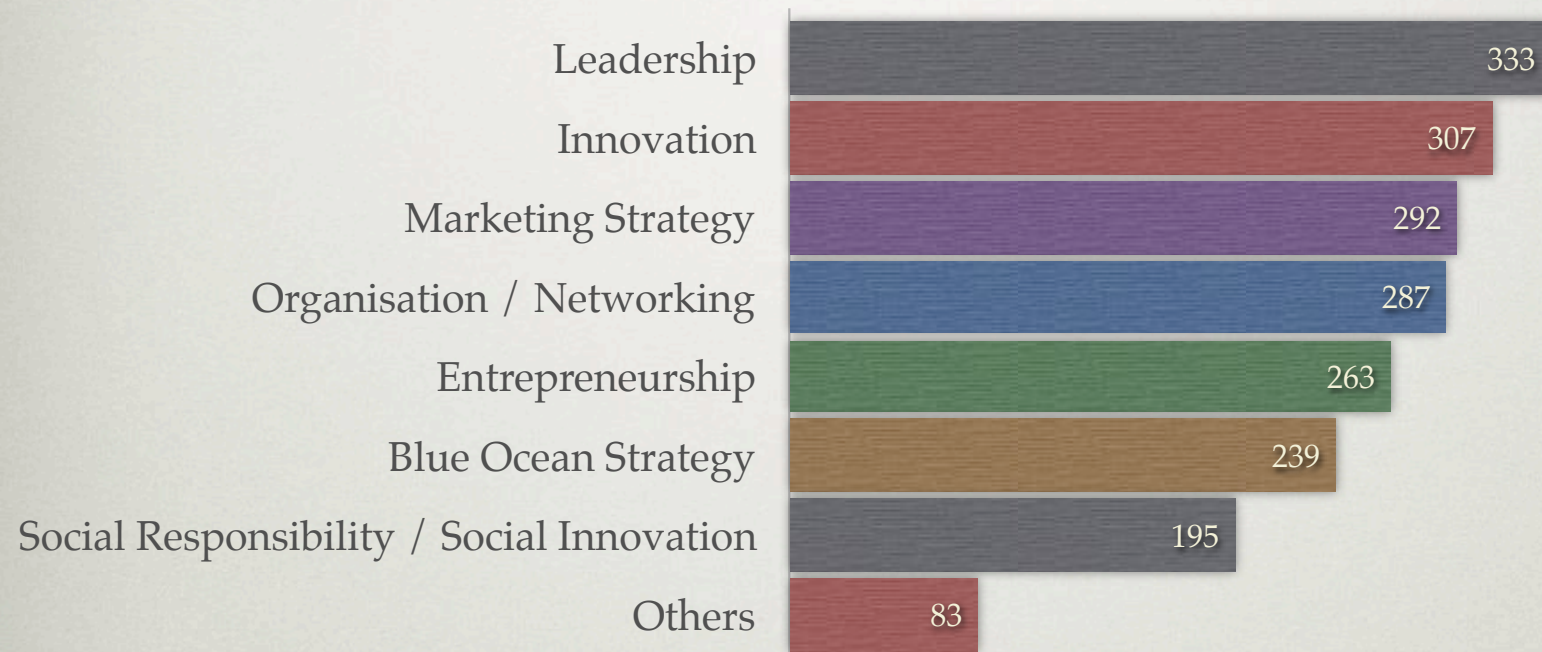

KNOWLEDGE SURVEY

31 JULY 2007 - 5 AUGUST 2007

SUBSCRIBE TO KNOWLEDGE

	Yes	No
Newsletter	99.8%	0.2%
Event / Roundtable	87%	13%

* Survey based on sample of 437 responses

INSEAD ALUMNUS?

AREA OF INTEREST

BY REGION