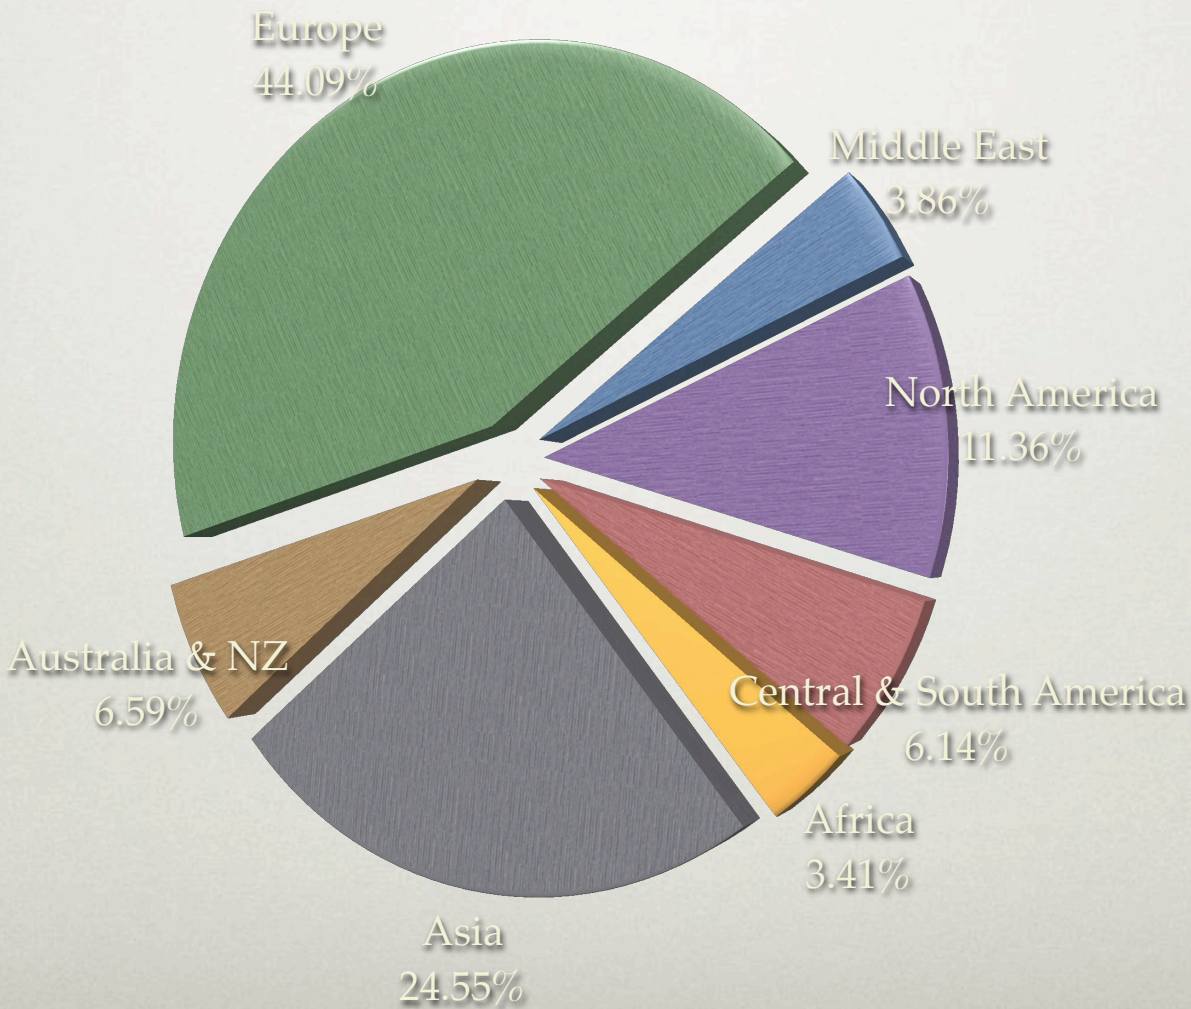

KNOWLEDGE SURVEY

31 JULY 2007 - 5 AUGUST 2007

SUBSCRIBE TO KNOWLEDGE

	Yes	No
Newsletter	99.8%	0.2%
Event / Roundtable	87%	13%

* Survey based on sample of 437 responses

INSEAD ALUMNUS?

AREA OF INTEREST

BY REGION